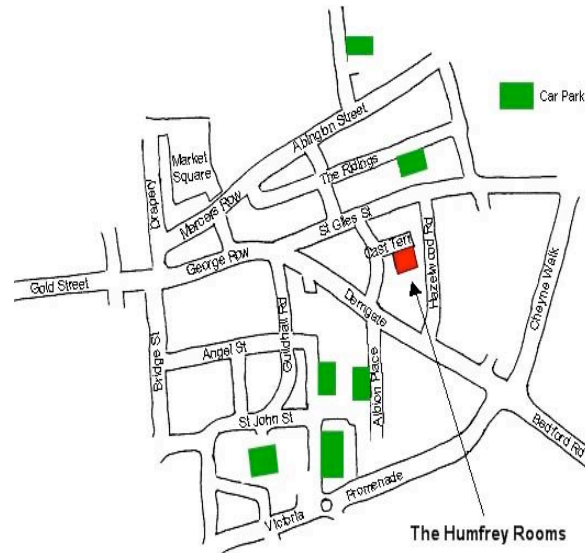

Membership Application

Name	Title	First Name	Surname
Address			
Postcode	_____	Telephone	
Email			
Date of Birth (if under 18)			

I would like to apply for membership of the Society

Membership category required*

Subscription enclosed

I am especially interested in

I agree to abide by the laws of the society and have no objection to membership details being held on computer

Signature _____

Date _____

Membership categories & subscriptions 2010

Full membership	£30
Family membership	£50
Student (<i>under 18 or in full time education</i>)	£10
Privilege membership (<i>senior citizen, or through disability or unemployment</i>)	£20

www.nnhs.info

The Humfrey Rooms